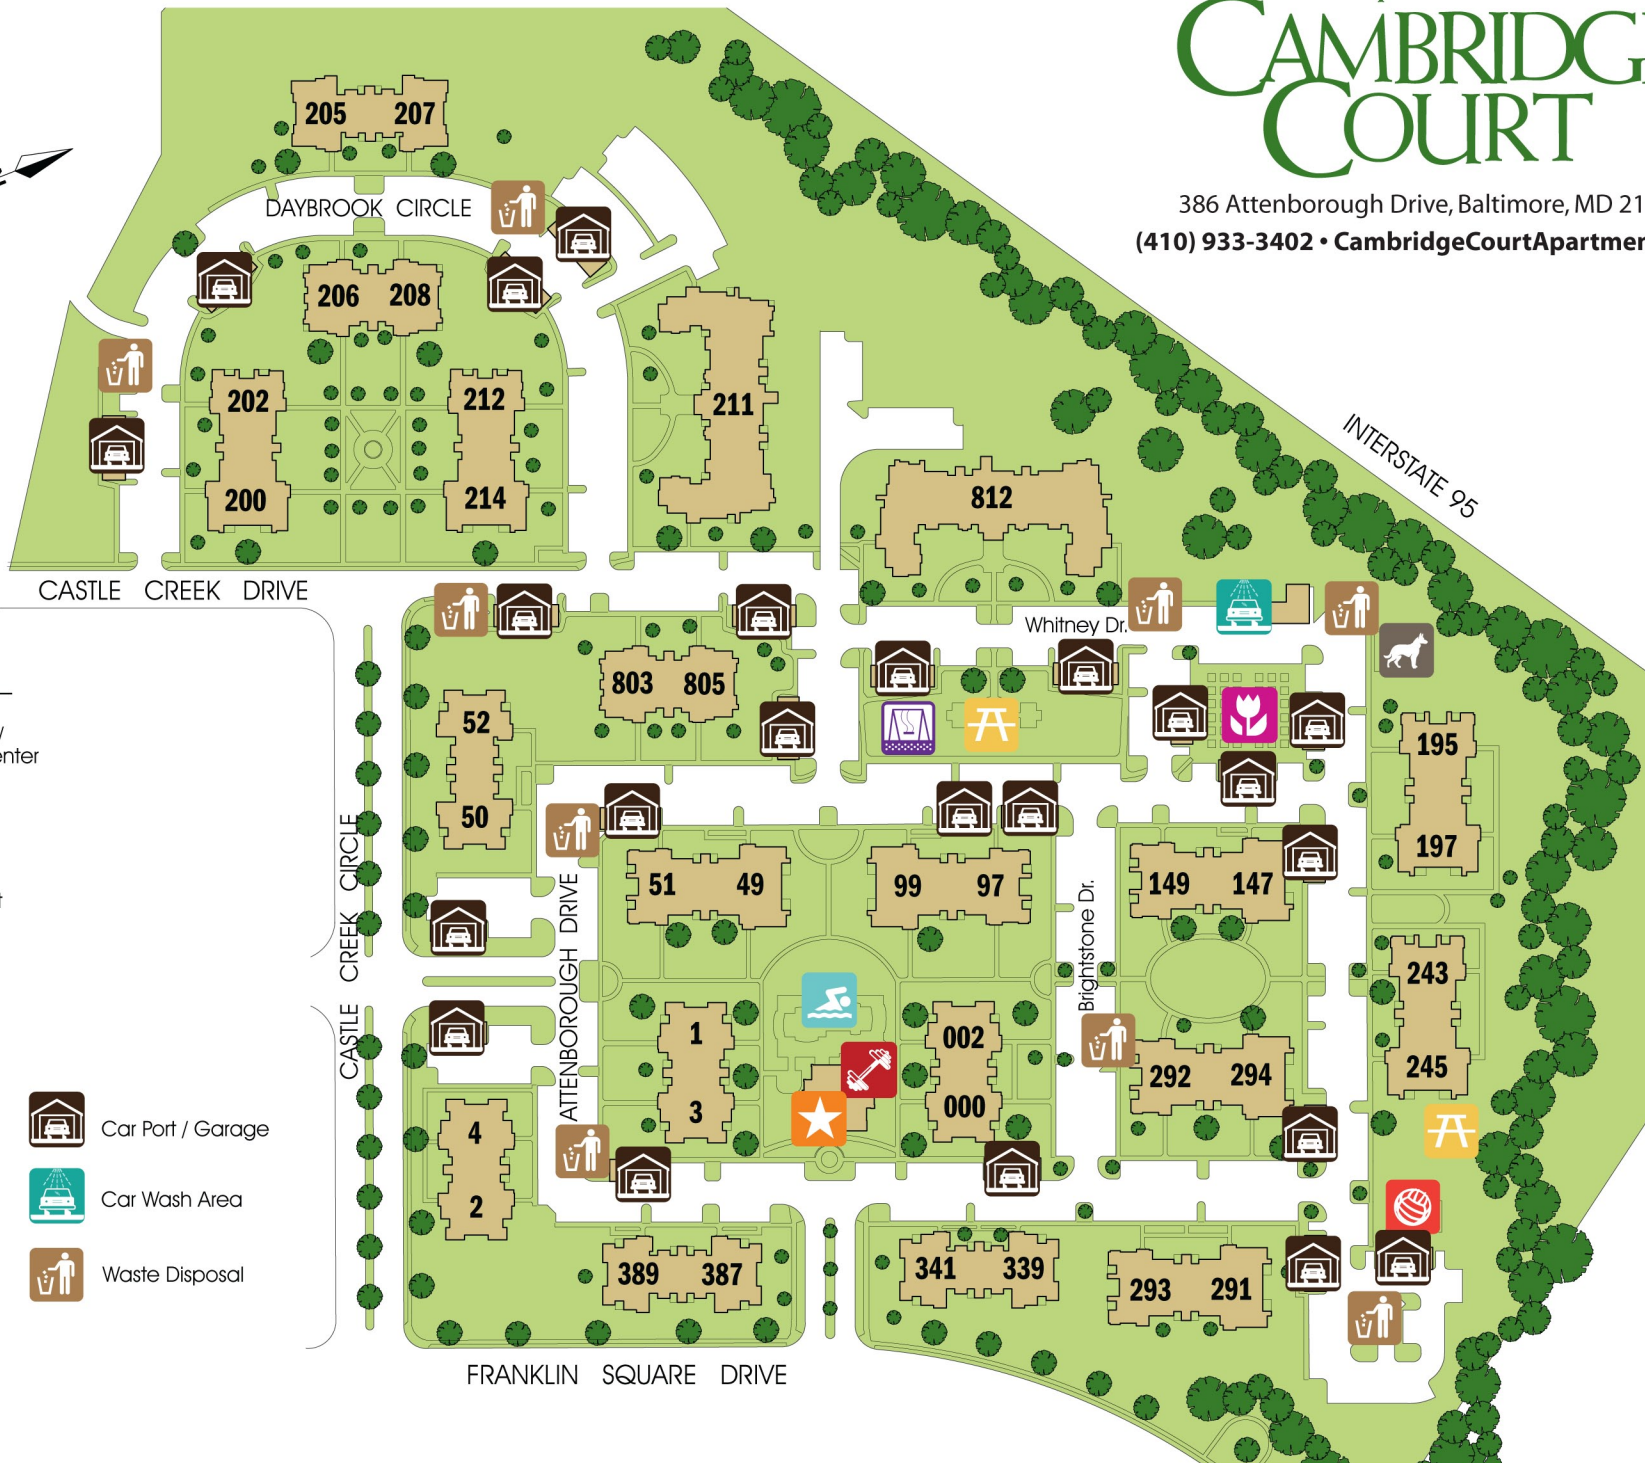

The Apartments At CAMBRIDGE COURT

386 Attenborough Drive, Baltimore, MD 21237
(410) 933-3402 • CambridgeCourtApartments.com

MAP KEY

-  Leasing Office / Community Center
-  Fitness Center
-  Volleyball Court
-  Playground
-  Swimming Pool
-  Picnic Area
-  Dog Park
-  Garden Area
-  Car Port / Garage
-  Car Wash Area
-  Waste Disposal