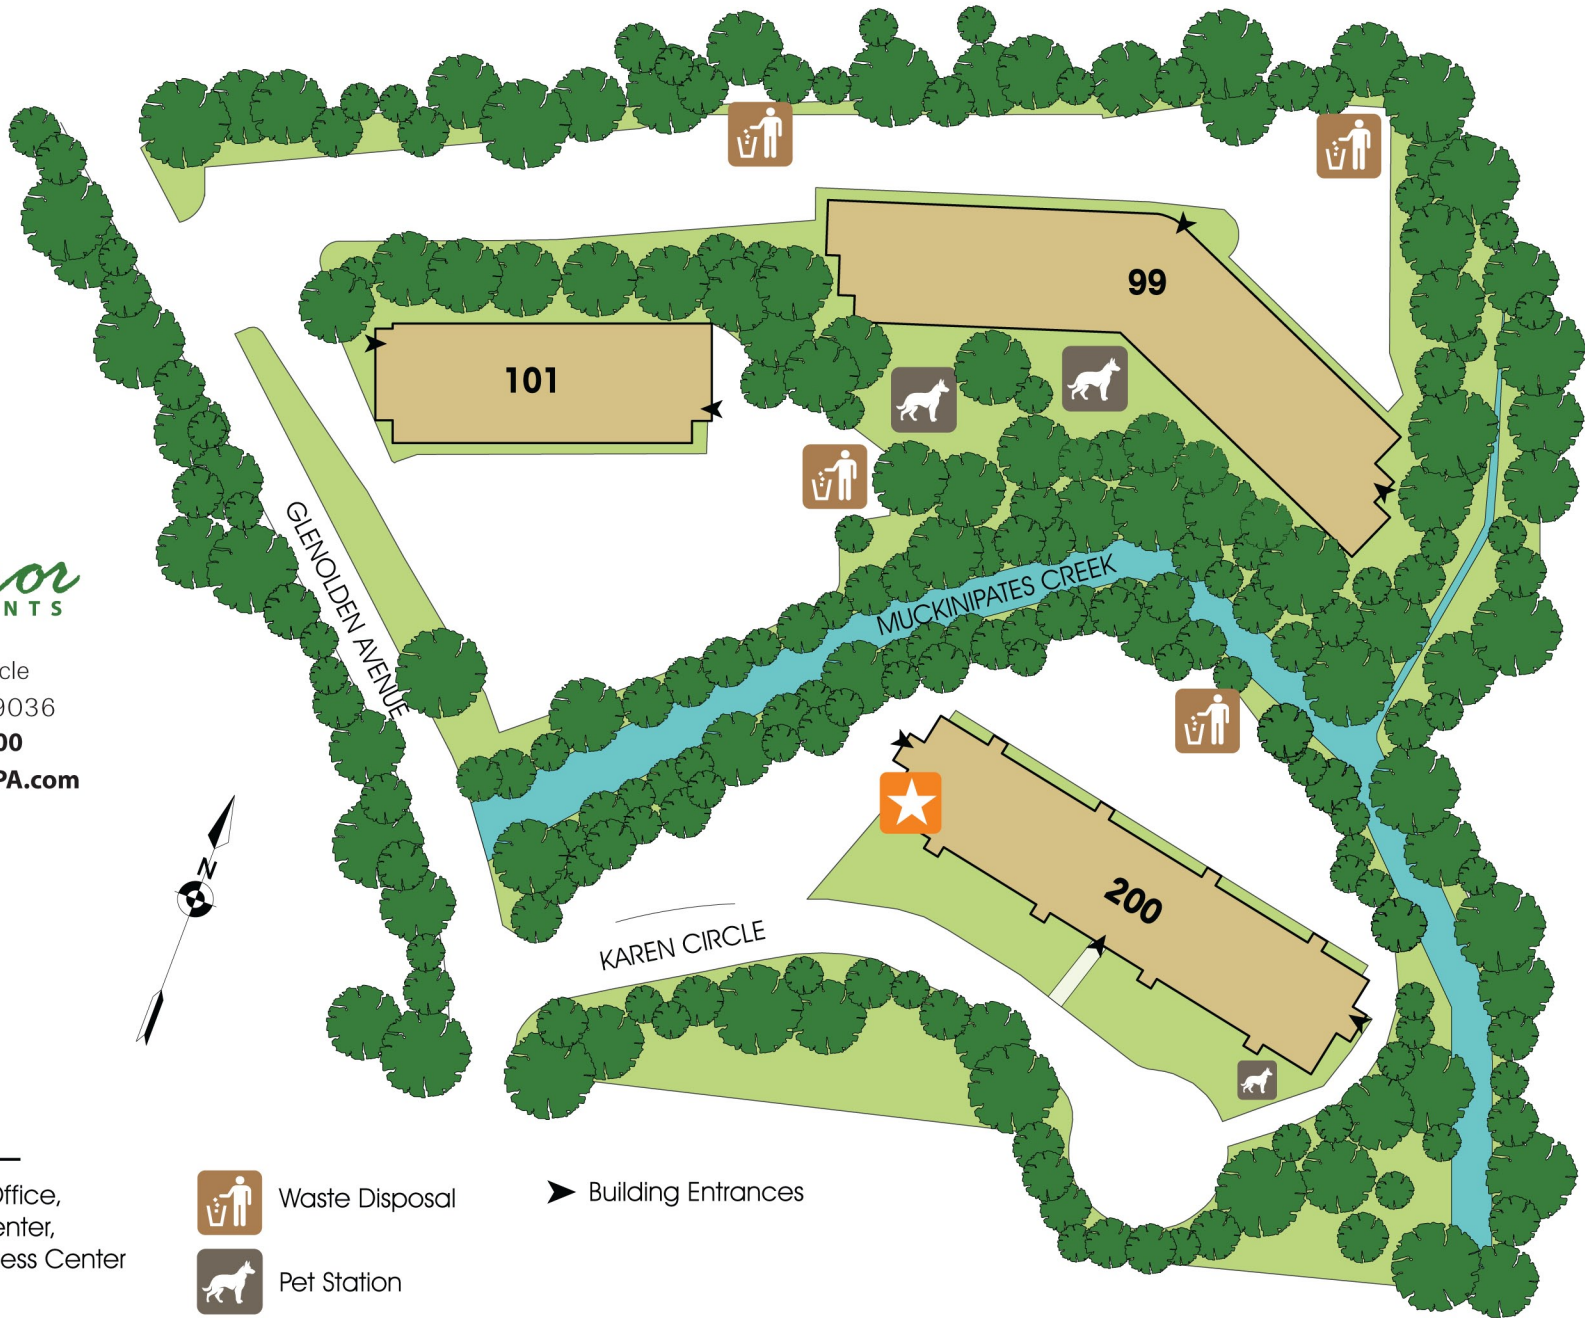

# Glen Manor APARTMENTS

200 Karen Circle  
Glenolden, PA 19036  
(610) 532-0900  
www.GlenManorPA.com

## MAP KEY

Leasing Office,  
Fitness Center,  
and Business Center

Waste Disposal

Pet Station

▶ Building Entrances