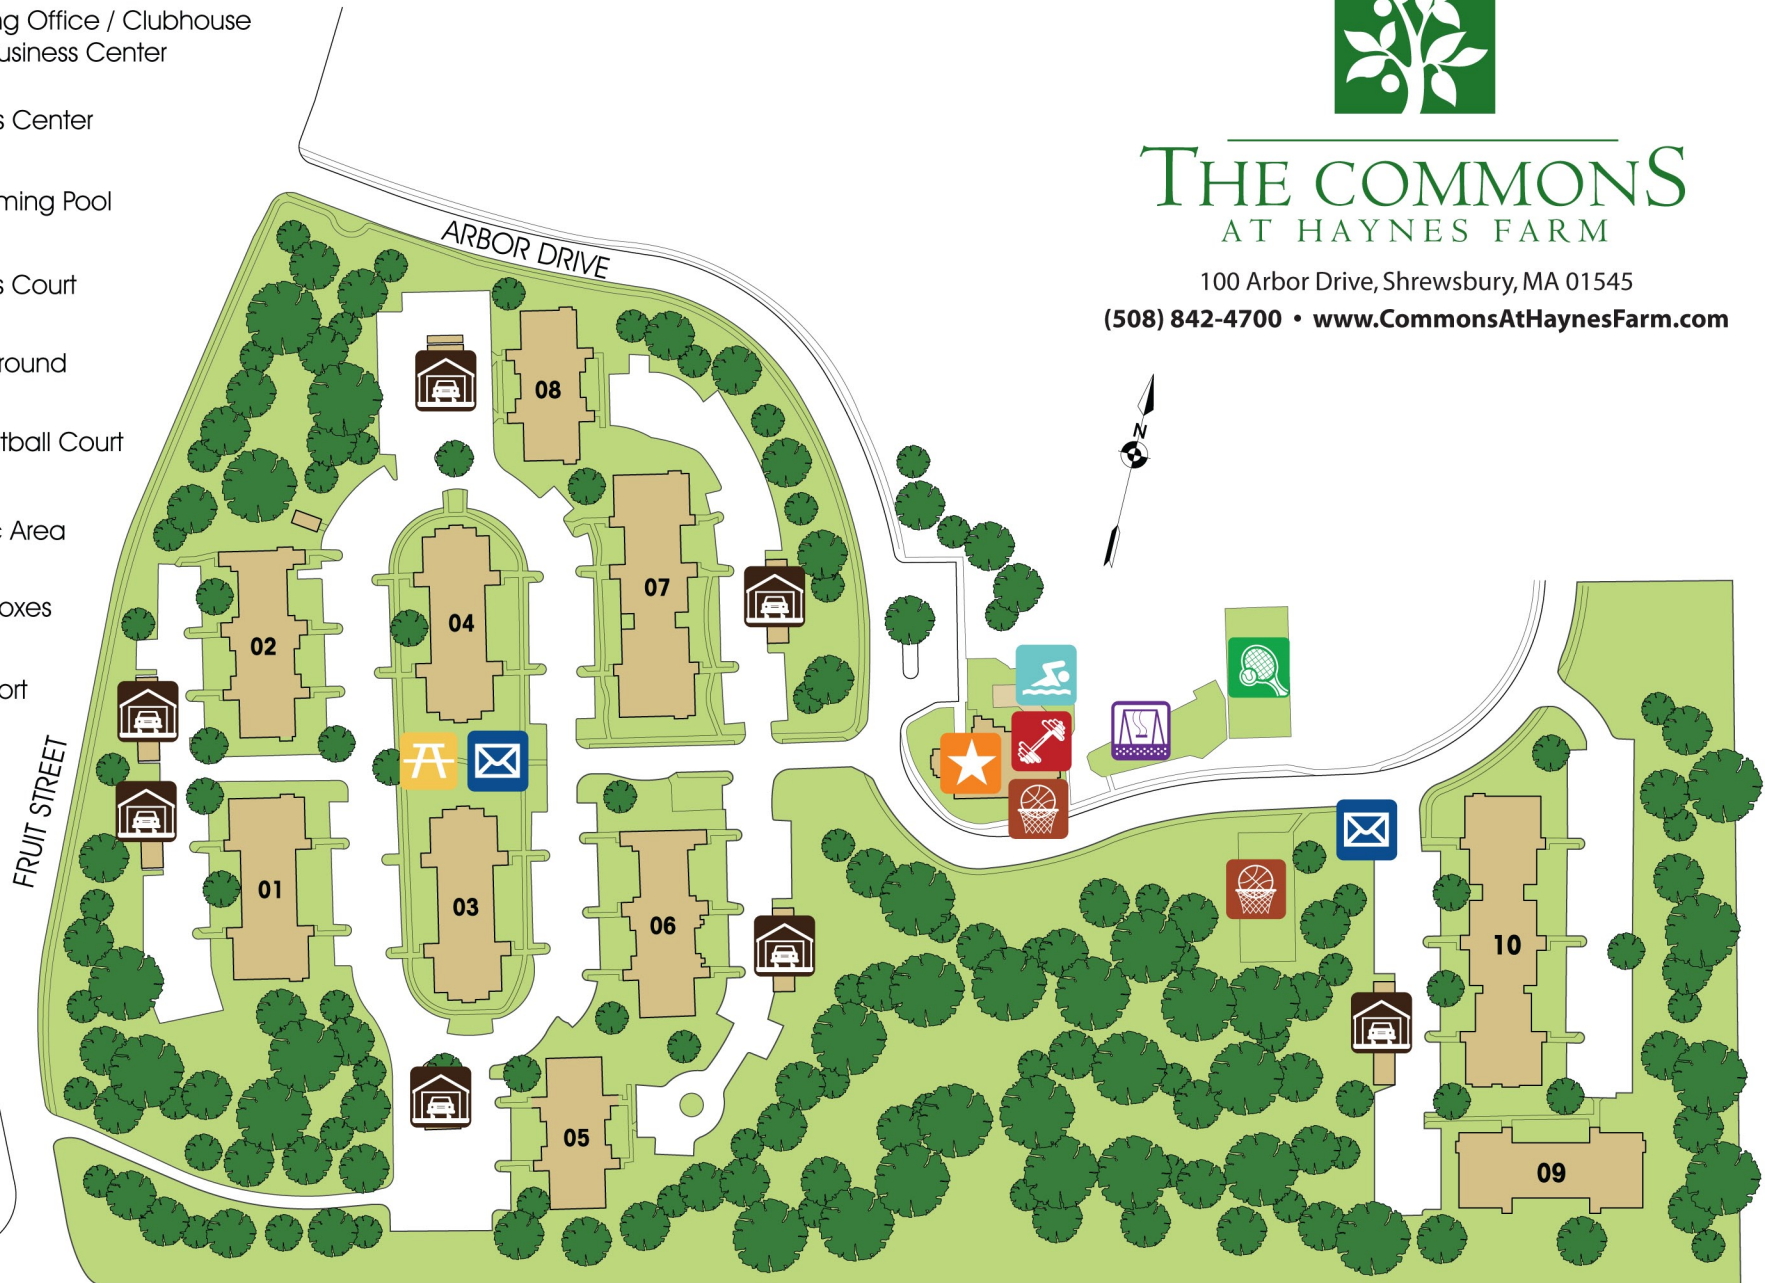

MAP KEY

-  Leasing Office / Clubhouse with Business Center
-  Fitness Center
-  Swimming Pool
-  Tennis Court
-  Playground
-  Basketball Court
-  Picnic Area
-  Mailboxes
-  Car Port

THE COMMONS AT HAYNES FARM

100 Arbor Drive, Shrewsbury, MA 01545

(508) 842-4700 • www.CommonsAtHaynesFarm.com

BOSTON - WORCESTER TURNPIKE